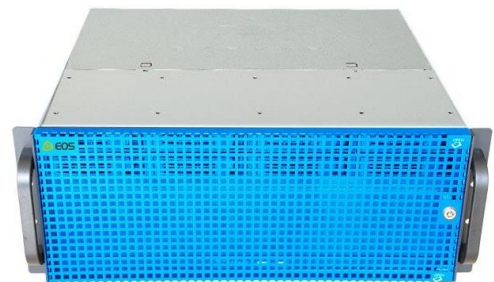

# NEXi-Server-Pro/24

NEXi (Pro) by EOS is a full-sized, short-depth server with excellent airflow design, ideally suited for a wide range of large sized VMS applications using WAVE or Digifort

## FEATURES

- Support up to **128** cameras
- Estimation based on average recording resolution of **5MP**
- Support **170TB+** of combined storage space @ maximum of **24TB** per bay
- Optional **RAID 0/1/5/6/10/50/60**
- Lockable hard drive protection cover
- Equipped with dedicated SSD to process motion, analytics and AI metadata for WAVE and optional database backup on Digifort

	TECHNICAL SPECIFICATION
<b>CPU</b>	Intel Core i5-14400
<b>Memory</b>	32GB DDR5
<b>Graphics</b>	Integrated Intel UHD Graphics
<b>Video Output</b>	HDMI
<b>Storage</b>	1 x 250GB Endurance SSD for OS 1 x 1TB SSD for Analytics & Motion Metadata
<b>HDD Bay</b>	8 x Hot Swappable Bays
<b>Networking</b>	1 x 2.5Gbe Port 2 x 1Gbe Port
<b>Power Supply</b>	650W
<b>Operating System</b>	Windows 11 IoT Enterprise
<b>Form Factor</b>	4U Rackmount
<b>Dimension</b>	430mm(W) x 178mm(H) x 400mm(D)
<b>Accessories</b>	Keyboard & Mouse
<b>Warranty</b>	3 Years Back to Base